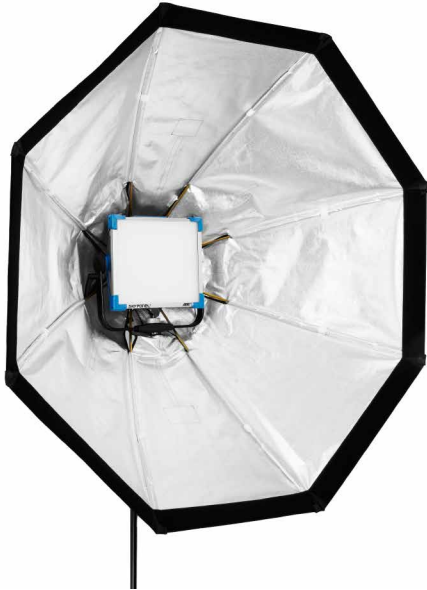

TECHNICAL DATA SHEET

TECH MULTI BRACKET (#9224)

OCTAPLUS PANEL LED ADAPTER (9224) SPECIFICATIONS

SKU	SUPPORTED FIXTURES	WEIGHT	DIMENSIONS ASSEMBLED	DIMENSIONS COLLAPSED
9224	ARRI SKYPANEL S30, CINEO MAVERICK, LITEPANELS ASTRA, AND MOST 1X1-SIZED LED PANELS	4.5 LBS 1.6 KG	6X9X22 IN 16X23X56 CM	7X9X1.4 IN 18X23X36 CM

OCTATECH LIGHTBANKS FOR PANEL LED ADAPTER

ITEM	SKU	FRONT DIAMETER	DEPTH	WEIGHT
OCTATECH 5 FOR UNIVERSAL 1X1	6250	60 IN 150 CM	26 IN 66 CM	5.5 LBS 2.5 KG