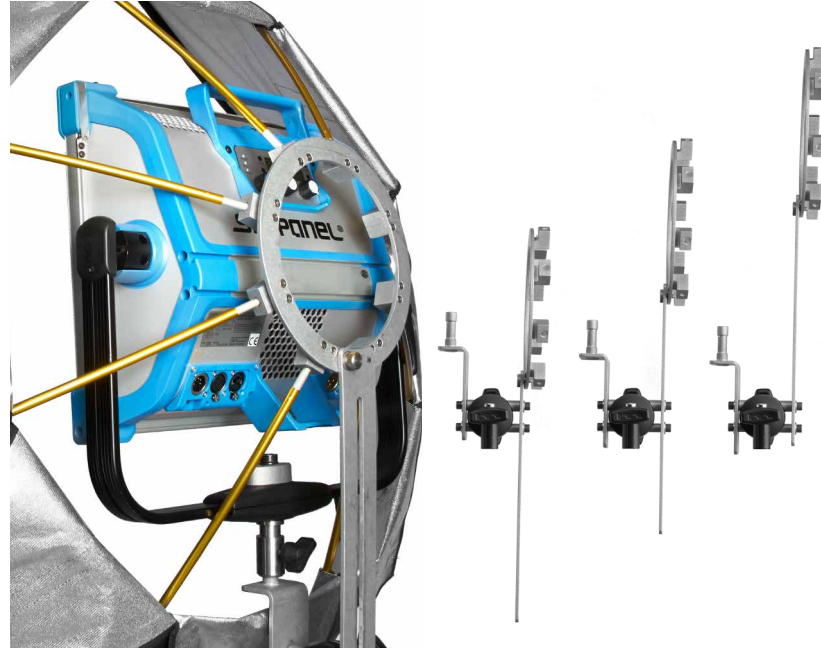

TECHNICAL DATA SHEET

TECH MULTI BRACKET (#9224)

OCTAPLUS PANEL LED ADAPTER (9224) SPECIFICATIONS

SKU	SUPPORTED FIXTURES	WEIGHT	DIMENSIONS ASSEMBLED	DIMENSIONS COLLAPSED
9224	ARRI SKYPANEL S30, CINEO MAVERICK, LITEPANELS ASTRA, AND MOST 1X1-SIZED LED PANELS	4.5 LBS 1.6 KG	6X9X22 IN 16X23X56 CM	7X9X1.4 IN 18X23X36 CM

OCTATECH LIGHTBANKS FOR PANEL LED ADAPTER

ITEM	SKU	FRONT DIAMETER	DEPTH	WEIGHT
OCTATECH 5 FOR UNIVERSAL 1X1	6250	60 IN 150 CM	26 IN 66 CM	5.5 LBS 2.5 KG